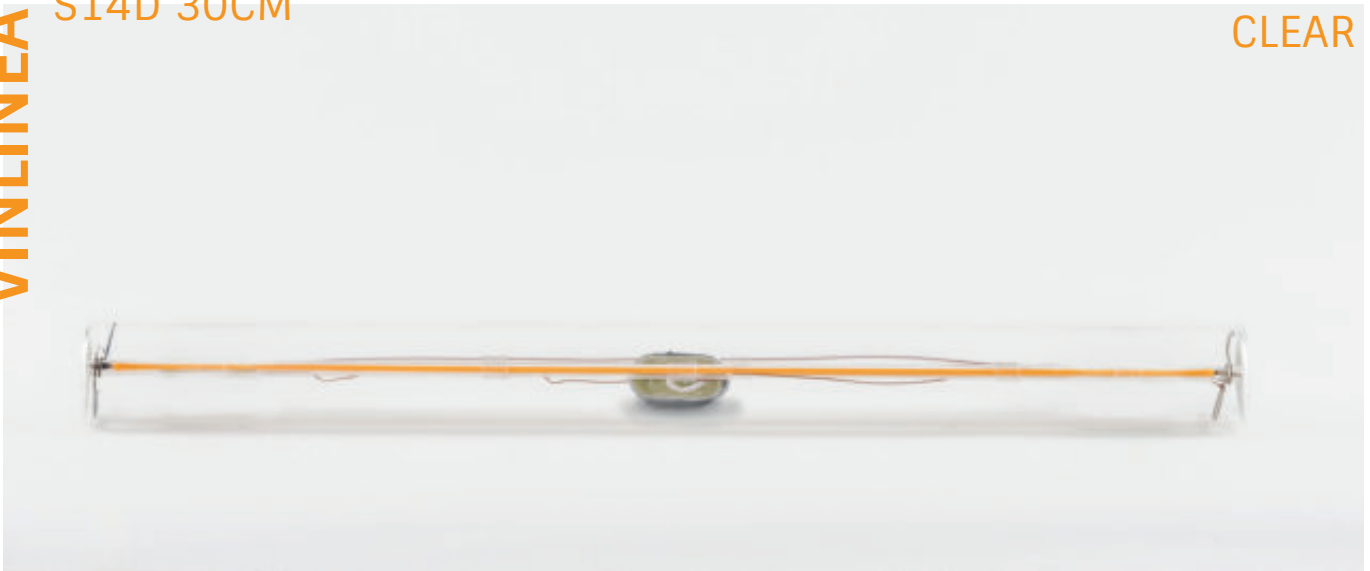

VIN 0088

LED Vinlinea clear 30cm S14d

Watt: **4W**

Equivalent: **35W**

VIN 0089

LED Vinlinea opal 30cm S14d

Volt: **220-240V**

Dimmable: **Yes**

VIN 0090

LED Vinlinea art-deco 30cm S14d

Socket: **S14d**

RA: **>90**

Lumen: **250lm**

Durability: **25 000h**

Kelvin: **2200K**

Size: **30x300mm**